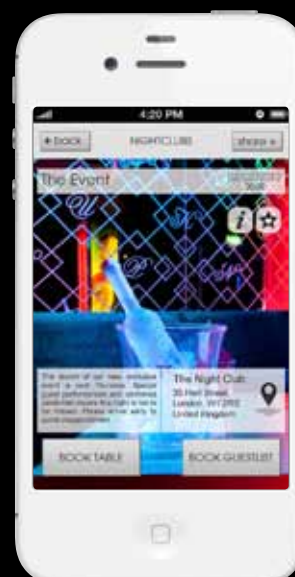

FEATURES OF THE ICE APP

"ALL EVENTS CAN BE SCHEDULED TO APPEAR ON YOUR SMART PHONE CALENDAR WHEN ADDED TO FAVOURITES."

EVENT PROFILE PAGE

PROFILE PAGE

The event's profile page provides all information associated with a given event – name of the venue, date of event, address, music genre and performing artists or DJ's. Full text descriptions are also provided, giving the Ice App user more information associated with an event.

DIRECTIONS

The full address of the venue and a map feature (located on the bottom of the page – see Icons Key page of this document) also offers the user necessary resources to help plan their given routes beforehand.

EVENT INFO

Adjacent to the Favourites icon (located on top right hand side of the profile page) is the Additional Info icon (see Icons Key page of this document), which automatically directs a user to an information page. This page provides further information such as entrance fees, DJ performance and music genre.

BOOKING CALENDAR

All events can be scheduled to appear on your smart phone calendar when added to favourites. Showing up on your calendar as a normal daily task will ensure you never miss out on an event again!

BOOKING RESTRICTIONS

Only one booking per venue (table or guestlist) can be made on any given date, by any given user. You are not able to book multiple guestlists on a given date for example.

SCREEN SHOT